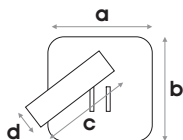

SYLVA S

Installation Manual

SYLVA S

Total consumption: 10Watt
3000K
IP20

Dimensions (mm):
a: 130, b:130, c:105, d:Φ28

Class I
PF=0,5